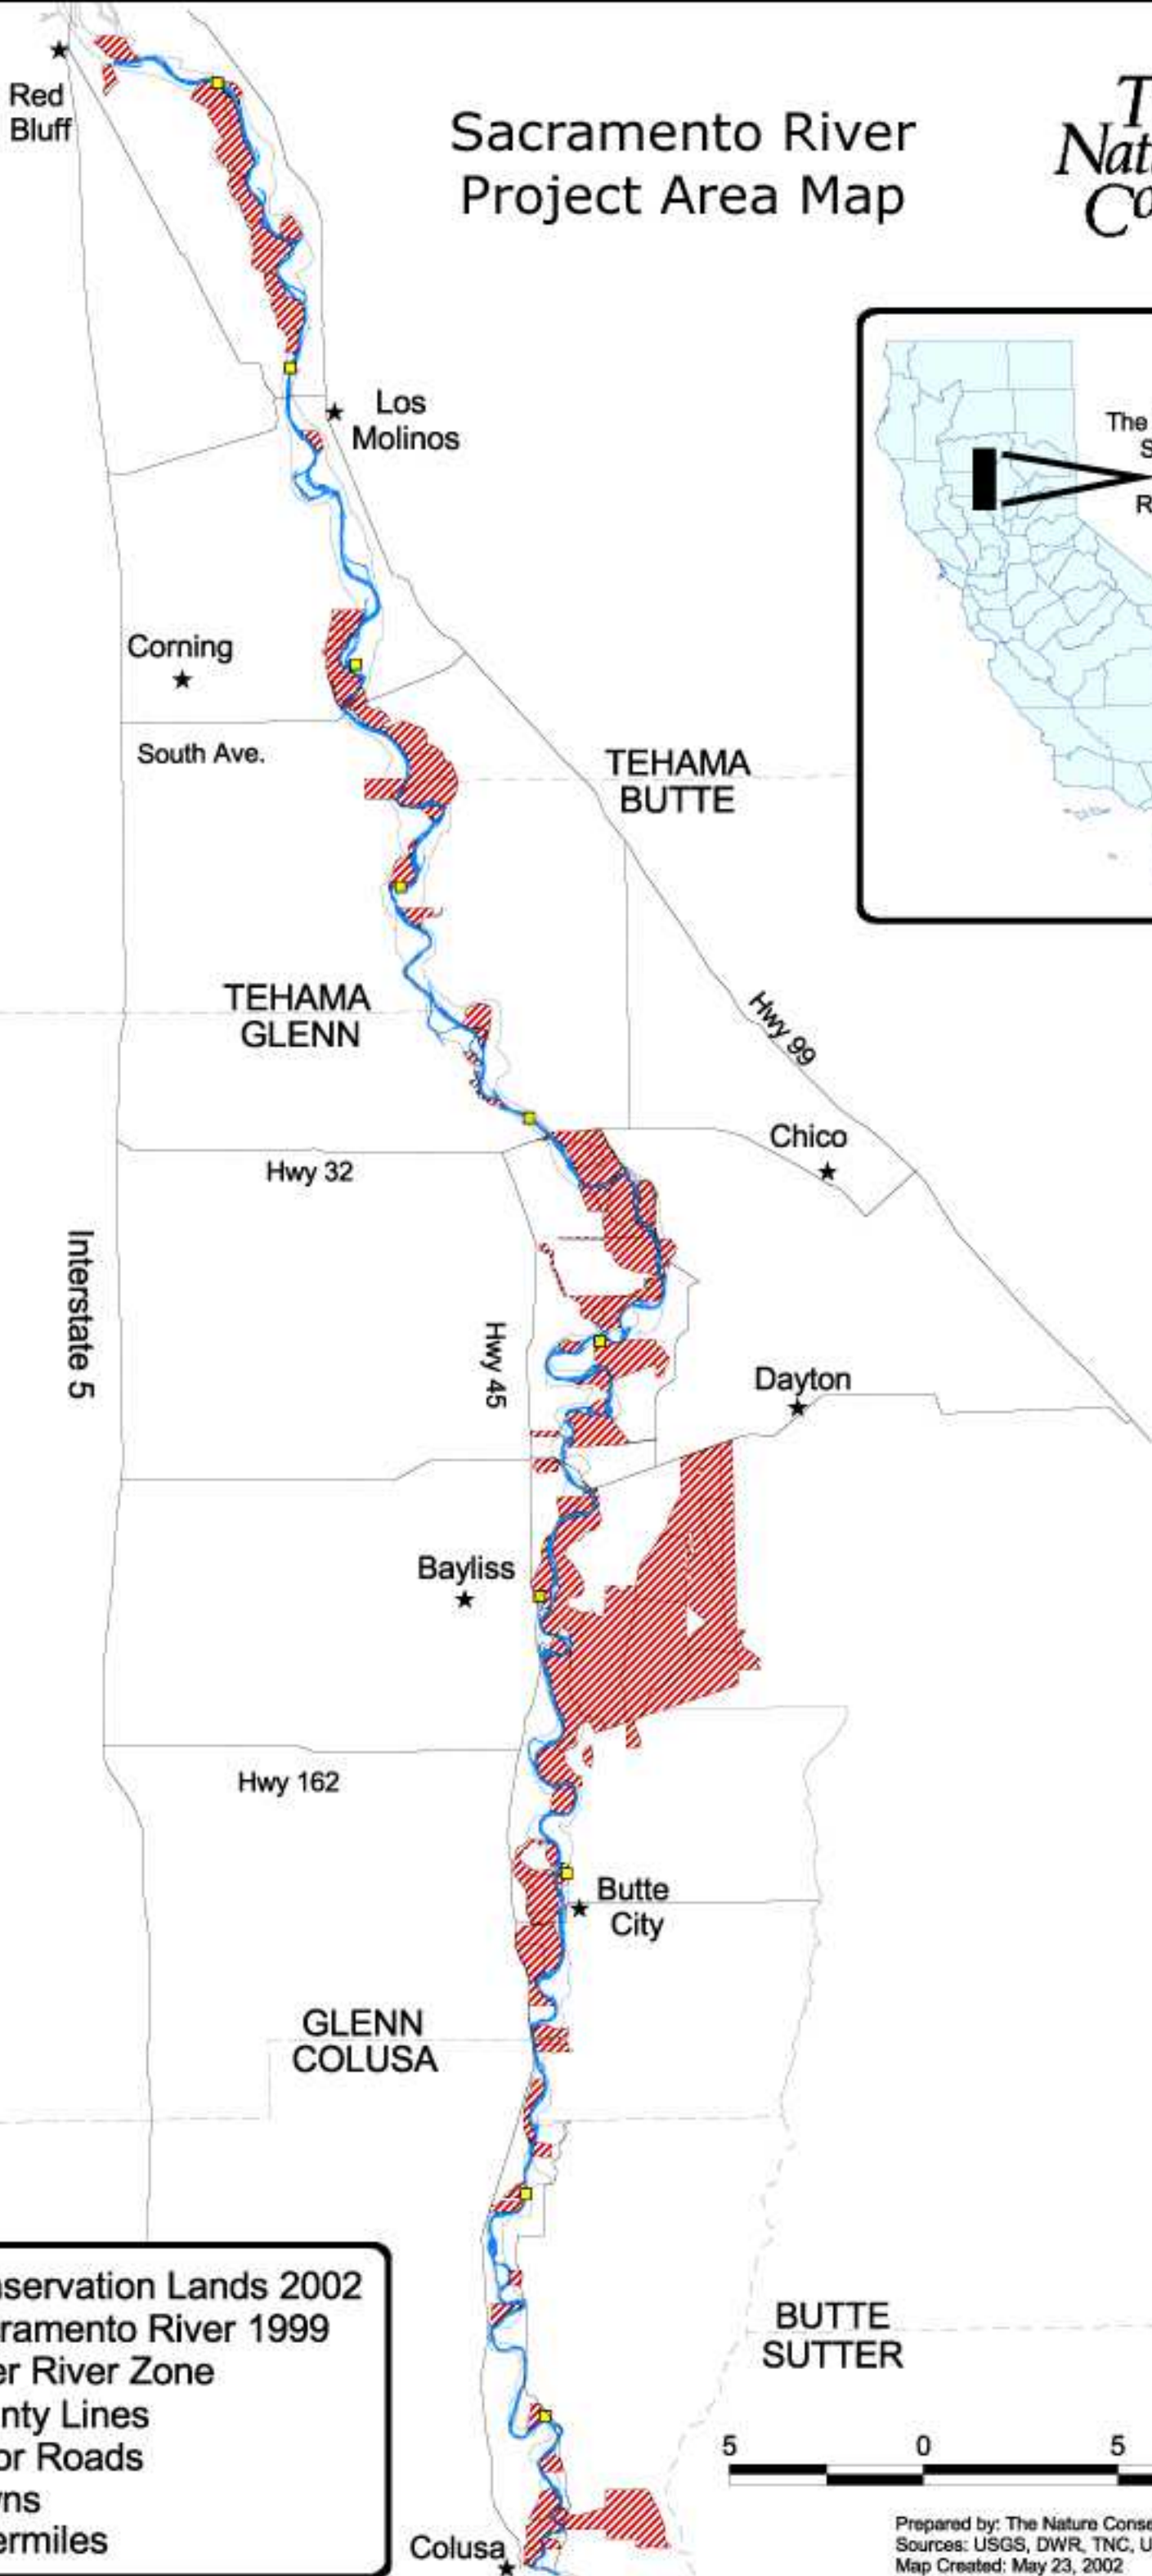

Sacramento River Project Area Map

-  Conservation Lands 2002
-  Sacramento River 1999
-  Inner River Zone
-  County Lines
-  Major Roads
-  Towns
-  Rivermiles

Prepared by: The Nature Conservancy, Sacramento River Project
Sources: USGS, DWR, TNC, USFWS, & BLM
Map Created: May 23, 2002